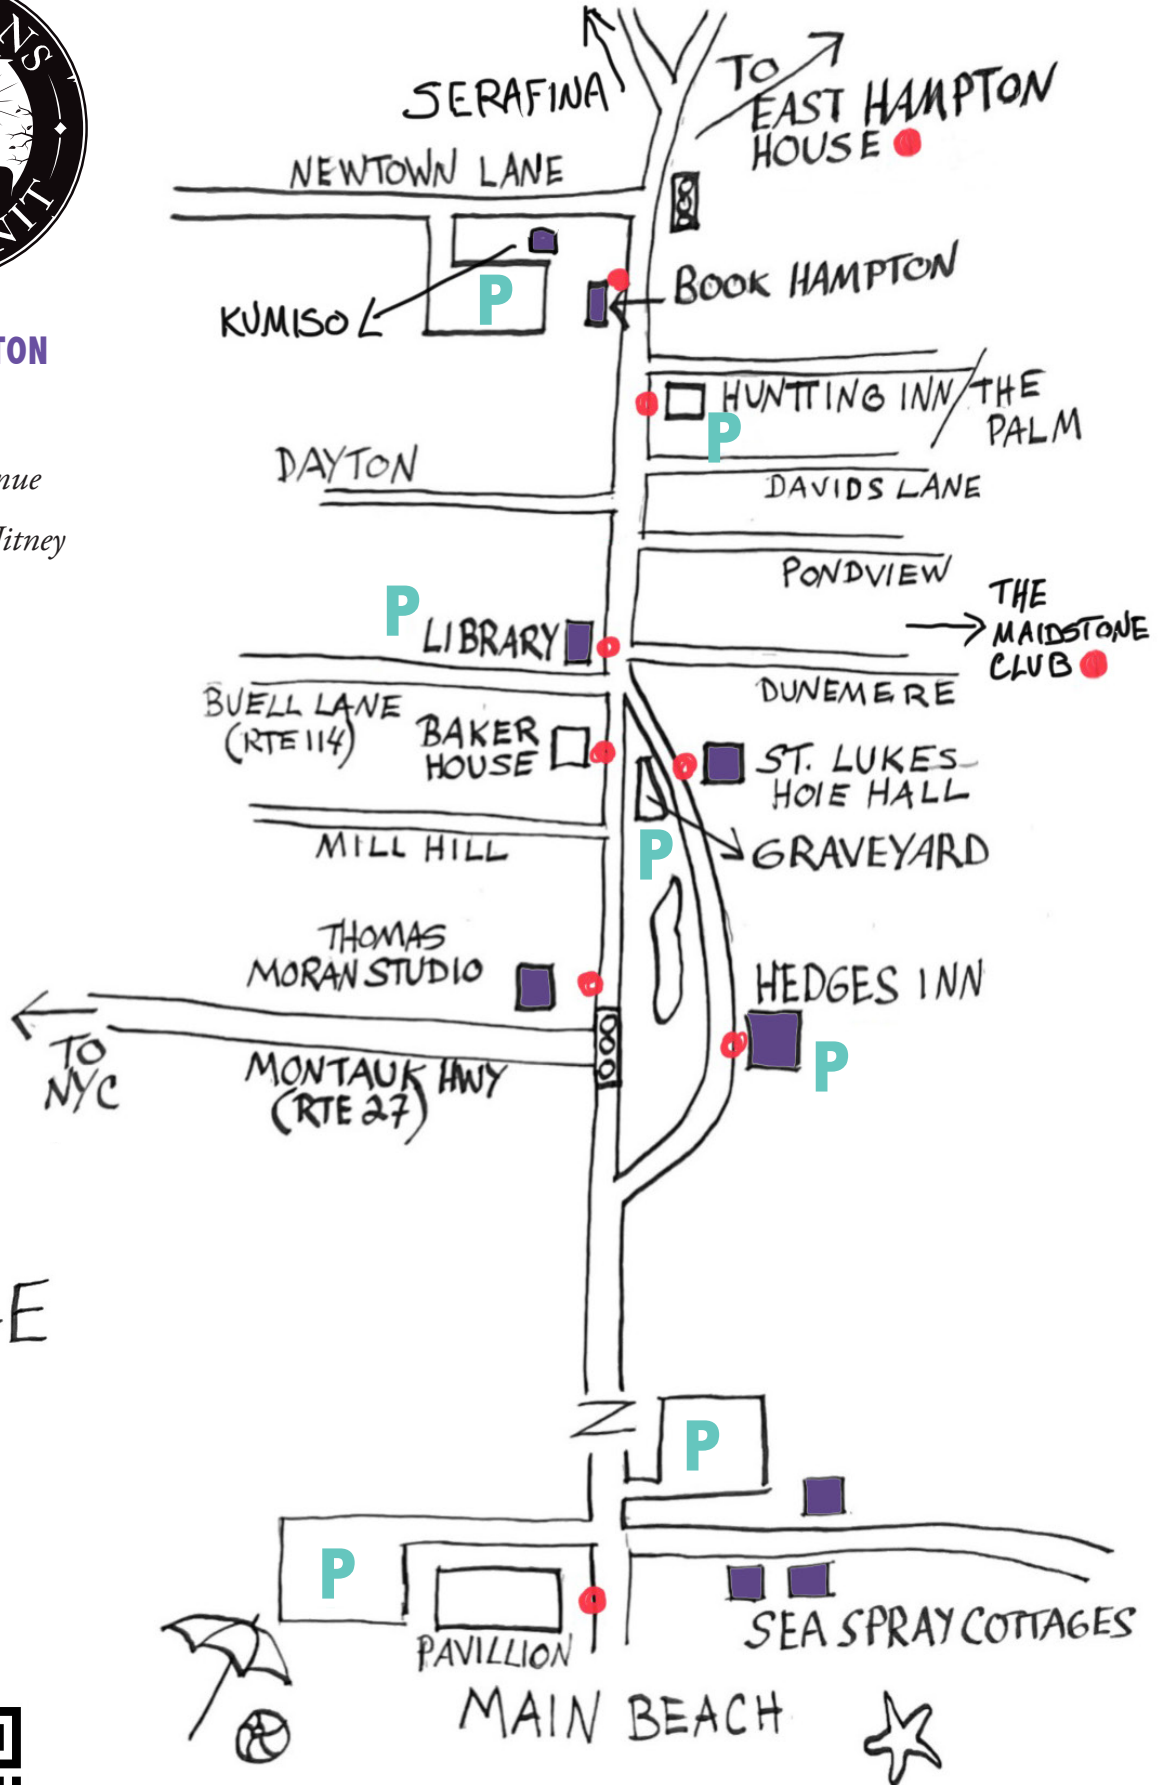

**2024  
EAST HAMPTON  
VILLAGE**

-  Festival Venue
-  Hampton Jitney bus stop
-  Parking

**WHERE MYSTERY & TRUE CRIME  
MEET THE SEA!**